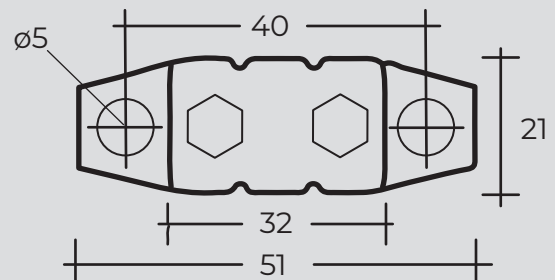

5 YEAR
ALVOLTA
WARRANTY